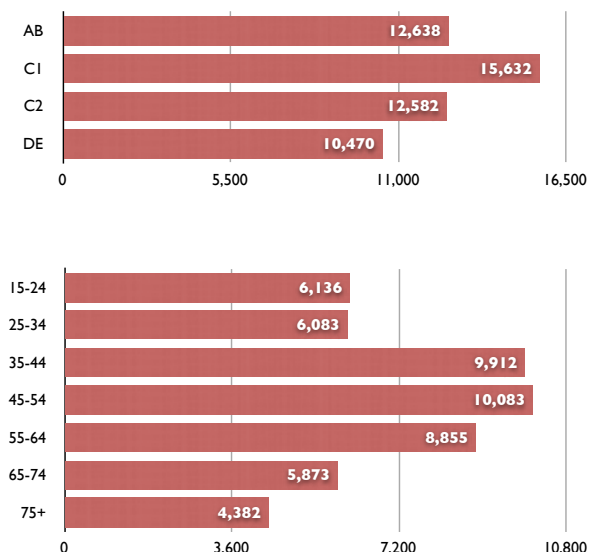

Reader demographics**...

Sources: *ABC Jan - June '10 **JICREG April '10.