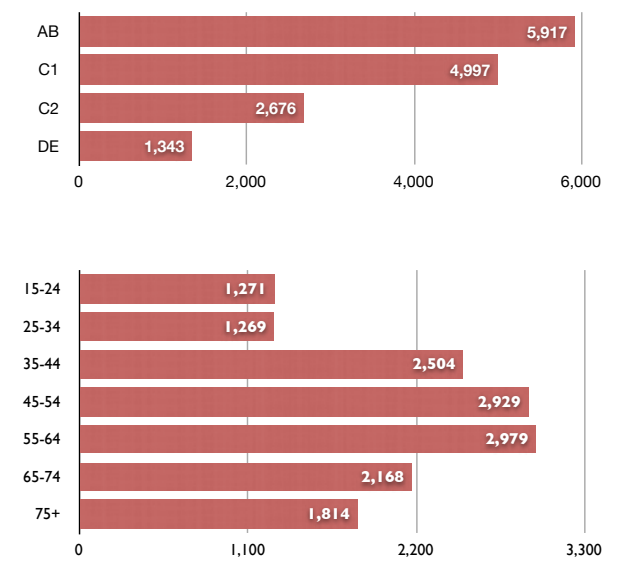

Reader demographics**...

Sources: *ABC Jan - June '10 **JICREG April '10.