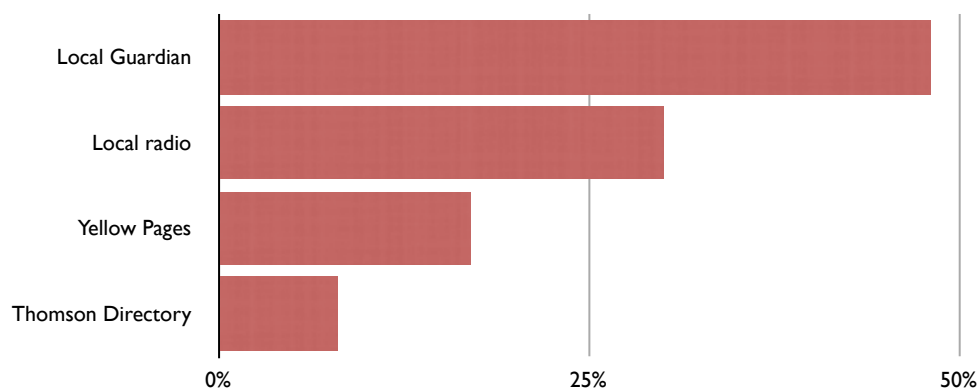

Area information

Demographics

Across Mid Cheshire...

- 44% of households have a mortgage.
- 49% of households have an income above £27,000.
- 30% of households have children at home.

Media consumption

In an average week...

- 48%* of people read their local Guardian.
- 30% of people listen to local commercial radio at least once.
- 17% of people look at the Yellow Pages.
- 8% of people look at the Thomson Directory.